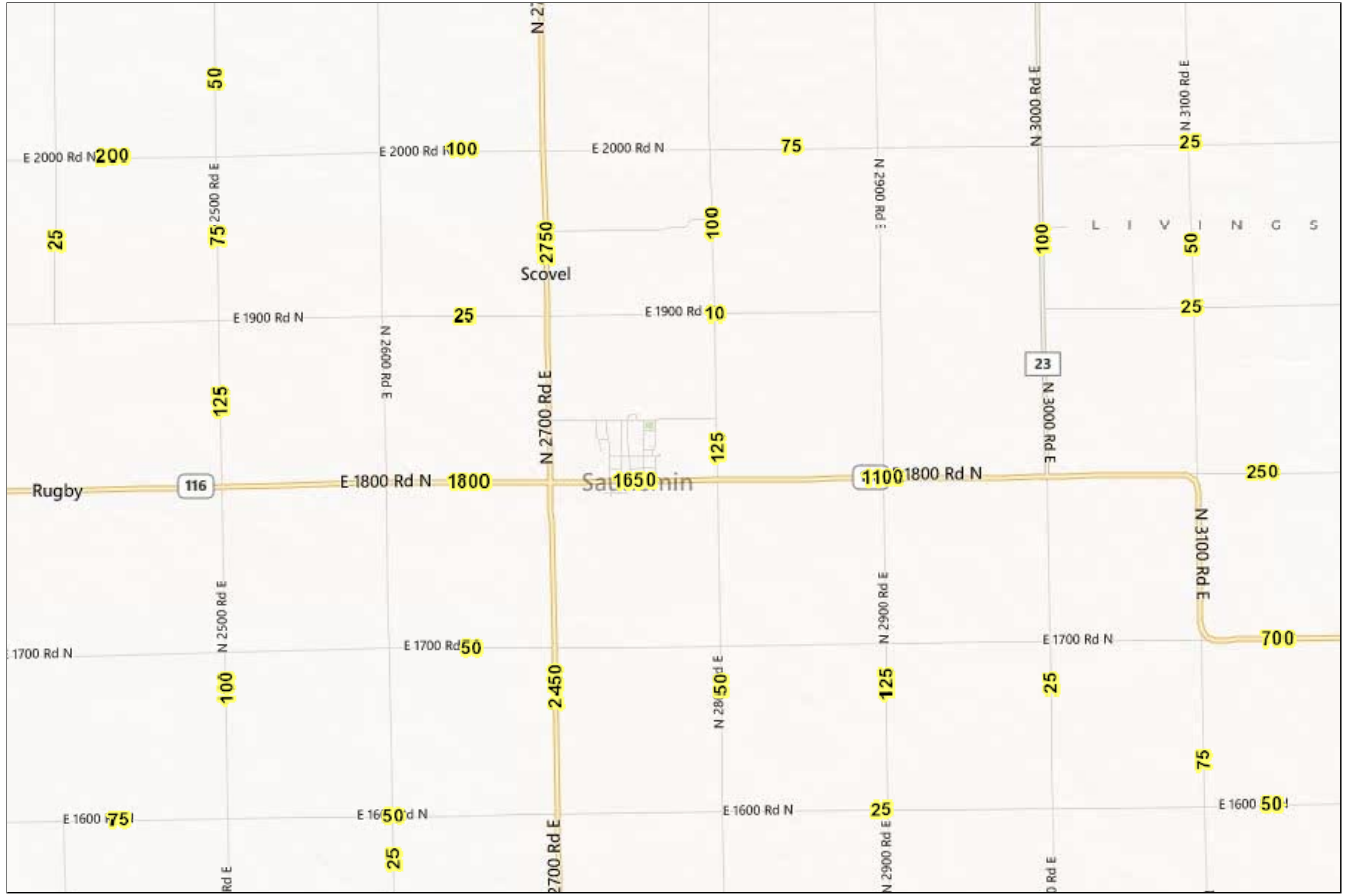

Traffic Count

Created by Illinois DOT, 7/1/2013